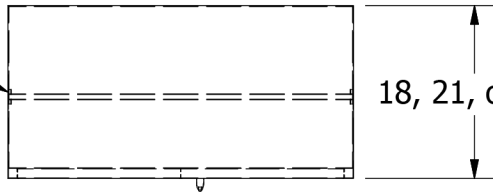

2

1

Jorgenson Metal Wardrobe Storage Cabinet

24 Ga. Top and Side Panels

18, 21, or 24"

B

B

1 22 Ga. Shelf & 1 Coat Rod (Adjustable at 2" Intervals)