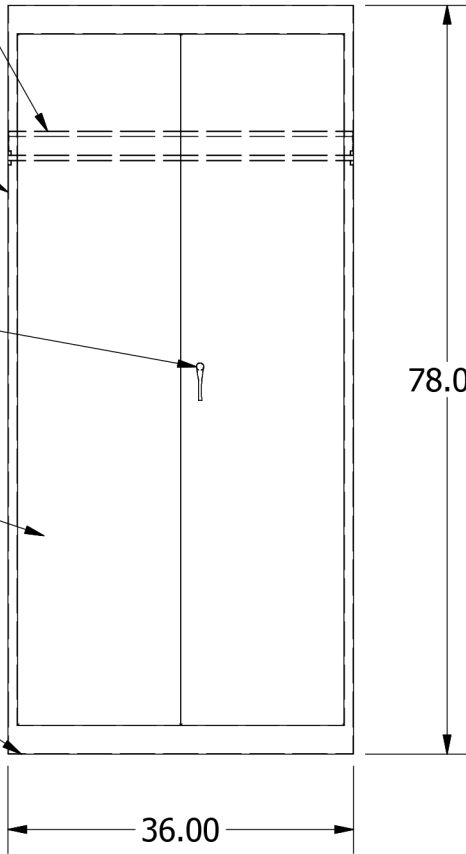

2

1

Jorgenson Metal Wardrobe Storage Cabinet

24 Ga. Top and Side Panels

18, 21, or 24"

B

B

1 22 Ga. Shelf & 1 Coat Rod (Adjustable at 2" Intervals)

16 Ga. Door Frame

Stainless Steel Door Handle

22 Ga. Doors

22 Ga. Bottom Panel

78.00

36.00

A

A